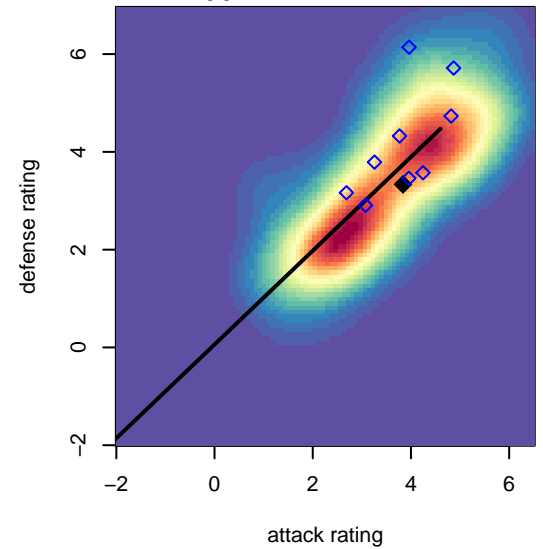

West Coast FC Wildfire G00

, CAN
 G00 total strength=1835
 attack=46.44 defense=28.09
 fall league = NorCal NPL 00 NPL 1 East

alt names used:
 WEST COAST SOCCER WEST COAST WILD
 WEST COAST SOCCER WILDFIRE (CAN)
 WEST COAST SOCCER WEST COAST WILD
 WEST COAST SOCCER WEST COAST WILD

Venues played:
 2016 Surf Cup White U17
 2016 FWRL CAN At Large U17
 2016 Surf College Showcase Black U17

West Coast FC Wildfire G00
 Dots are actual minus expected GF (blue circles) and GA (red triangles).
 Blue line is smoothed change in attack strength. Red is smoothed change in defense strength.

attack and defense variance (black dot)
relative to other teams
and top 10 in region

attack and defense rating
relative to others at age
and all opponents in last 13 months

attack and defense rating
relative to others at age
and all opponents in last 13 months

Performance relative to 13 month average

Performance relative to 13 month average

Distribution of opponents
 Red = Lose zone, Blue = Win zone, Green = Even
 Black line separates win/lose zones

lot. A=Neither has attack advantage, B=Opponent has both attack and defense advantage, C=Opponent has both attack and defense disadvantage, D=Both have