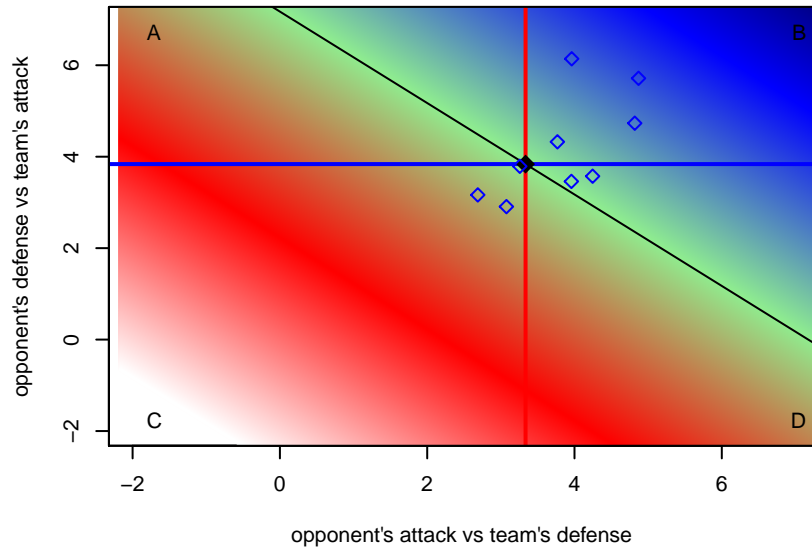

Venues played:
 2016 Surf Cup White U17
 2016 FWRL CAN At Large U17
 2016 Surf College Showcase Black U17

West Coast FC Wildfire G00
 Dots are actual minus expected GF (blue circles) and GA (red triangles).
 Blue line is smoothed change in attack strength. Red is smoothed change in defense strength.

attack and defense variance (black dot)
relative to other teams
and top 10 in region

attack and defense rating
relative to others at age
and all opponents in last 13 months

attack and defense rating
relative to others at age
and all opponents in last 13 months

Performance relative to 13 month average

Performance relative to 13 month average

Distribution of opponents
 Red = Lose zone, Blue = Win zone, Green = Even
 Black line separates win/lose zones

lot. A=Neither has attack advantage, B=Opponent has both attack and defense advantage, C=Opponent has both attack and defense disadvantage, D=Both have