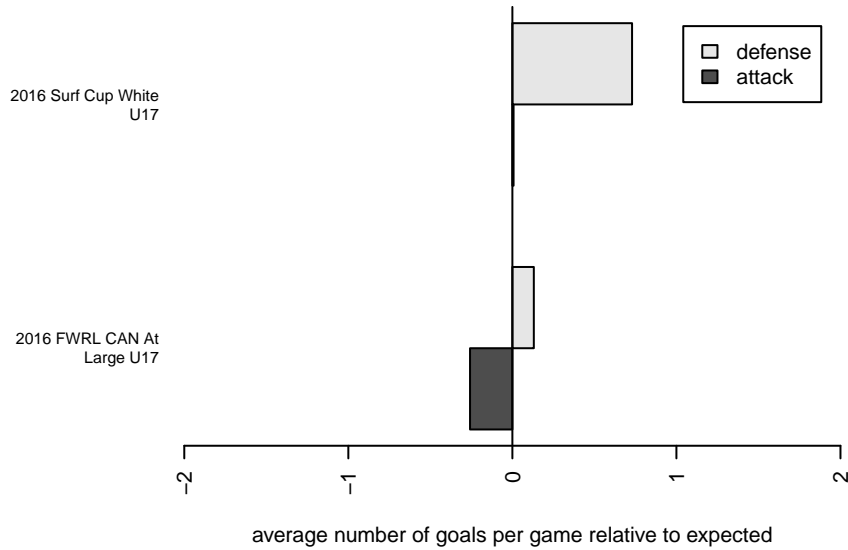

Venues played:
 2016 Surf Cup White U17
 2016 FWRL CAN At Large U17
 2016 Surf College Showcase Black U17

West Coast FC Wildfire G00
 Dots are actual minus expected GF (blue circles) and GA (red triangles).
 Blue line is smoothed change in attack strength. Red is smoothed change in defense strength.

attack and defense variance (black dot)
relative to other teams
and top 10 in region

attack and defense rating
relative to others at age
and all opponents in last 13 months

attack and defense rating
relative to others at age
and all opponents in last 13 months

Performance relative to 13 month average

Performance relative to 13 month average

Distribution of opponents
 Red = Lose zone, Blue = Win zone, Green = Even
 Black line separates win/lose zones

lot. A=Neither has attack advantage, B=Opponent has both attack and defense advantage, C=Opponent has both attack and defense disadvantage, D=Both have