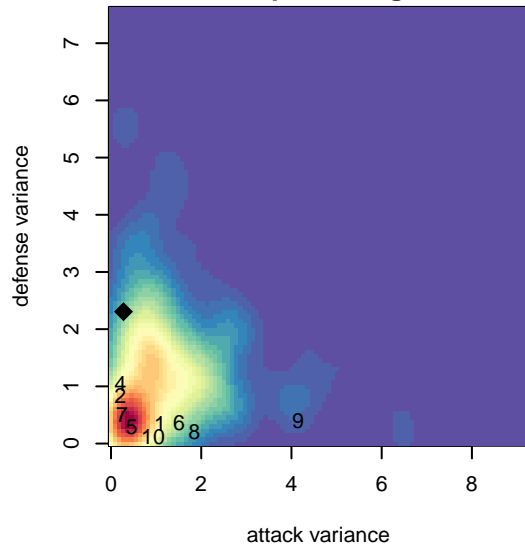

West Coast FC Wildfire G00

, CAN
 G00 total strength=1835
 attack=46.44 defense=28.09
 fall league = NorCal NPL 00 NPL 1 East

alt names used:
 WEST COAST SOCCER WEST COAST WILD
 WEST COAST SOCCER WILDFIRE (CAN)
 WEST COAST SOCCER WEST COAST WILD
 WEST COAST SOCCER WEST COAST WILD

Venues played:
 2016 Surf Cup White U17
 2016 FWRL CAN At Large U17
 2016 Surf College Showcase Black U17

West Coast FC Wildfire G00
 Dots are actual minus expected GF (blue circles) and GA (red triangles).
 Blue line is smoothed change in attack strength. Red is smoothed change in defense strength.

attack and defense variance (black dot)
relative to other teams
and top 10 in region

attack and defense rating
relative to others at age
and all opponents in last 13 months

attack and defense rating
relative to others at age
and all opponents in last 13 months

Performance relative to 13 month average

Performance relative to 13 month average

Distribution of opponents
 Red = Lose zone, Blue = Win zone, Green = Even
 Black line separates win/lose zones

lot. A=Neither has attack advantage, B=Opponent has both attack and defense advantage, C=Opponent has both attack and defense disadvantage, D=Both have