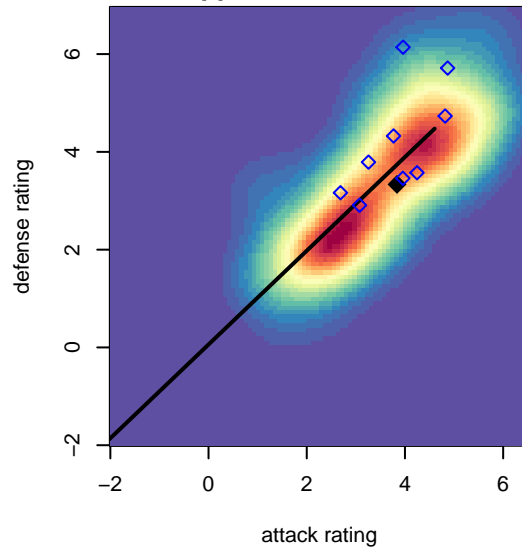

West Coast FC Wildfire G00

, CAN
 G00 total strength=1835
 attack=46.44 defense=28.09
 fall league = NorCal NPL 00 NPL 1 East

alt names used:
 WEST COAST SOCCER WEST COAST WILD
 WEST COAST SOCCER WILDFIRE (CAN)
 WEST COAST SOCCER WEST COAST WILD
 WEST COAST SOCCER WEST COAST WILD

Venues played:
 2016 Surf Cup White U17
 2016 FWRL CAN At Large U17
 2016 Surf College Showcase Black U17

West Coast FC Wildfire G00
 Dots are actual minus expected GF (blue circles) and GA (red triangles).
 Blue line is smoothed change in attack strength. Red is smoothed change in defense strength.

attack and defense variance (black dot)
relative to other teams
and top 10 in region

attack and defense rating
relative to others at age
and all opponents in last 13 months

attack and defense rating
relative to others at age
and all opponents in last 13 months

Performance relative to 13 month average

Performance relative to 13 month average

Distribution of opponents
 Red = Lose zone, Blue = Win zone, Green = Even
 Black line separates win/lose zones

lot. A=Neither has attack advantage, B=Opponent has both attack and defense advantage, C=Opponent has both attack and defense disadvantage, D=Both have